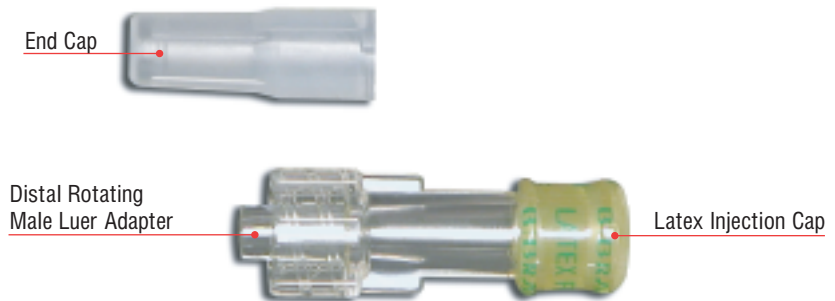

Foal/Calf I.V. Accessories

Large Animal I.V. Transfer Set

Sterile, disposable, 16 inch large bore tubing with end fluid bag spikes, protective covers and shut-off clamp to transfer additional fluids between bags for I.V. administration.

Reorder No. TS2001

Plastic Inline Swivel

Sterile, disposable, swivel with proximal female and distal male Luer lock connectors. Swivel is NOT free-spinning but does turn 360 degrees manually.

Reorder No. PSV7010

Items not shown to scale.

Intermittent Injection Cap

Injection port with extra-long body, non-latex injection cap and male Luer locking collar for secure connection.

Reorder No. IN-2000

Items not shown to scale.