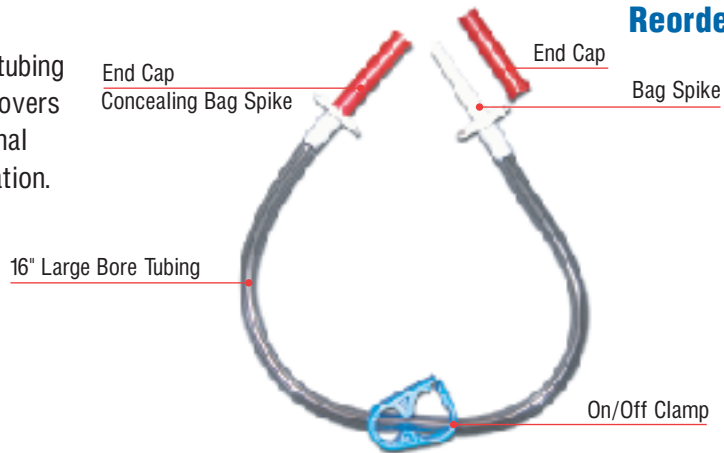

Foal/Calf I.V. Accessories

Large Animal I.V. Transfer Set

Sterile, disposable, 16 inch large bore tubing with end fluid bag spikes, protective covers and shut-off clamp to transfer additional fluids between bags for I.V. administration.

Reorder No. TS2001

Plastic Inline Swivel

Sterile, disposable, swivel with proximal female and distal male Luer lock connectors. Swivel is NOT free-spinning but does turn 360 degrees manually.

Reorder No. PSV7010

Items not shown to scale.

Intermittent Injection Cap

Injection port with extra-long body, non-latex injection cap and male Luer locking collar for secure connection.

Reorder No. IN-2000

Items not shown to scale.