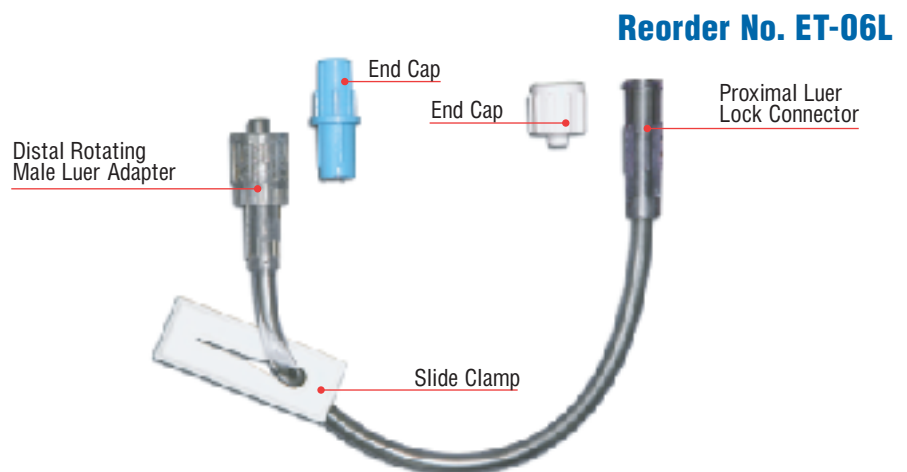

36" Extension Set

Sterile, disposable, 36 inch extension set with small bore chew-resistant tubing, on/off slide clamp, proximal female Luer lock connector and distal KINK-SAFE™ male Luer slip connector to prevent kinking of tubing when the direction is reversed.

24" Extension Set

Sterile, disposable, 24 inch extension set with small bore chew-resistant tubing, on/off clamp, proximal female Luer lock connector and distal KINK-SAFE™ male Luer slip connector to prevent kinking of tubing when the direction is reversed.

7" Extension Set

Sterile, disposable, 7 inch extension set with proximal female Luer lock connector, on/off slide clamp and distal rotating male Luer adapter.

INTERNATIONAL WIN, LIMITED

7" Extension Set

Sterile, disposable, 7 inch extension set with proximal female Luer lock connector, on/off slide clamp and distal rotating male Luer connector.