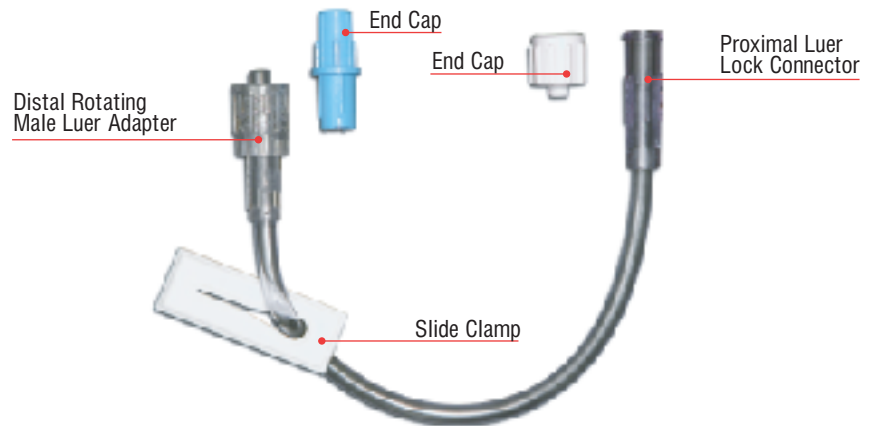

7" Extension Set

Sterile, disposable, 7 inch extension set with proximal female Luer lock connector, on/off slide clamp and distal rotating male Luer connector.

Reorder No. ET-06L

INTERNATIONAL WIN, LIMITED

340 North Mill Road, Suite 6, Kennett Square, PA 19348-2853 USA • (610) 444-0170 • (800) 359-4946 • Fax (610) 444-0171
e-mail: info@internationalwin.com • www.internationalwin.com