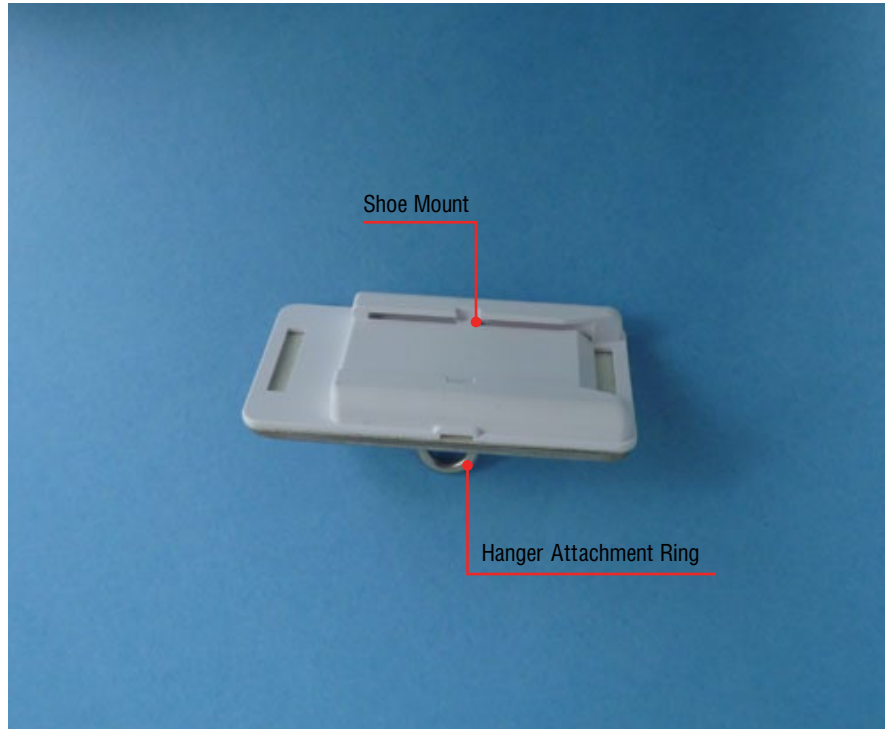

Hanger Shoe Mount

Reorder No. HS7040

Reusable, Shoe Mount for the Flex-coil® Swivel I.V. extension set (FS8014). Hanger Shoe Mount has a ring to attach the Shoe Mount to an arm on the GYRO Fluid Hanger (HS7003; IK7000).