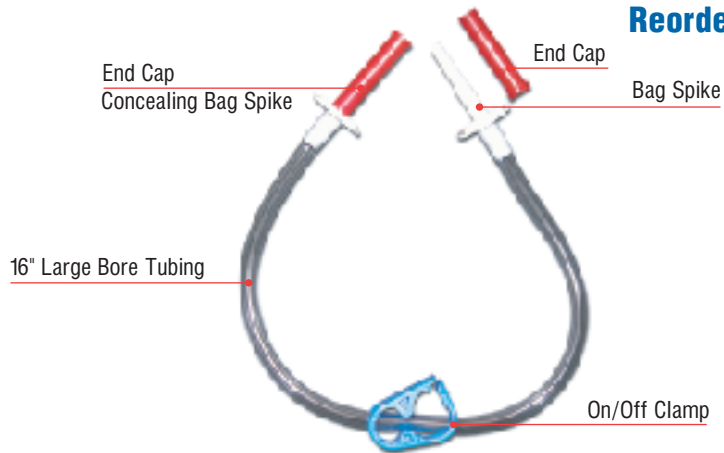

Large Animal I.V. Accessories

Large Animal I.V. Transfer Set

Sterile, disposable, 16 inch large bore tubing with end fluid bag spikes, protective covers and shut-off clamp to transfer additional fluids between bags for I.V. administration.

Reorder No. TS2001

Intermittent Injection Cap

Injection port with extra-long body, non-latex injection cap and male Luer locking collar for secure connection.

Reorder No. IN-2000

Items not shown to scale.