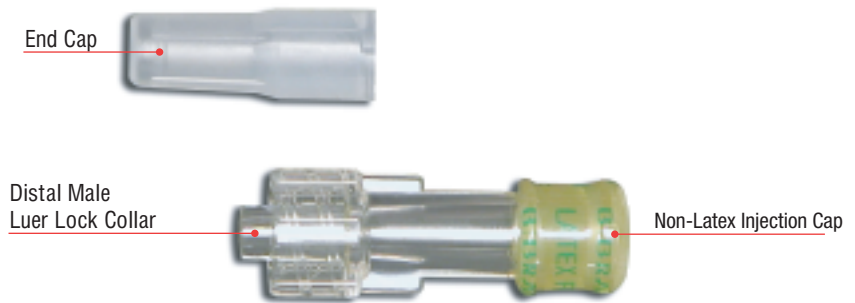

Large Animal I.V. Accessories

Large Animal I.V. Transfer Set

Sterile, disposable, 16 inch large bore tubing with end fluid bag spikes, protective covers and shut-off clamp to transfer additional fluids between bags for I.V. administration.

Reorder No. TS2001

Intermittent Injection Cap

Injection port with extra-long body, non-latex injection cap and male Luer locking collar for secure connection.

Reorder No. IN-2000

Items not shown to scale.