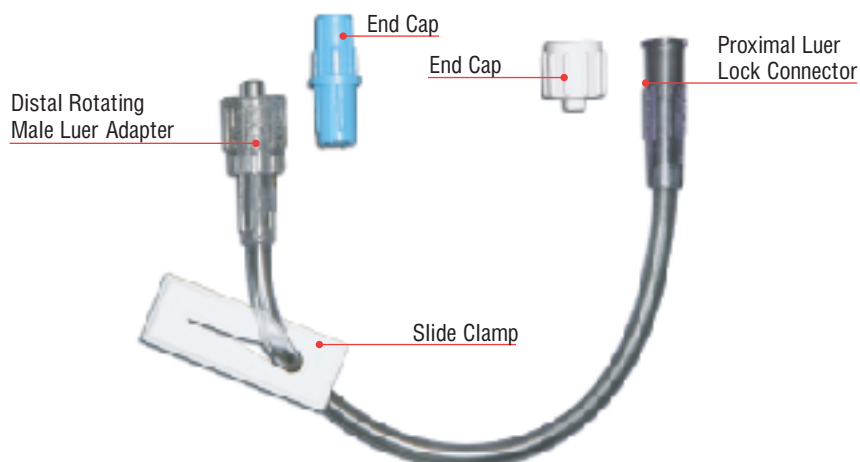

Large Animal I.V. Extension Set

7" Extension Set

Sterile, disposable, 7 inch extension set with proximal female Luer lock connector, on/off slide clamp and distal rotating male Luer adapter.

Reorder No. ET-06L