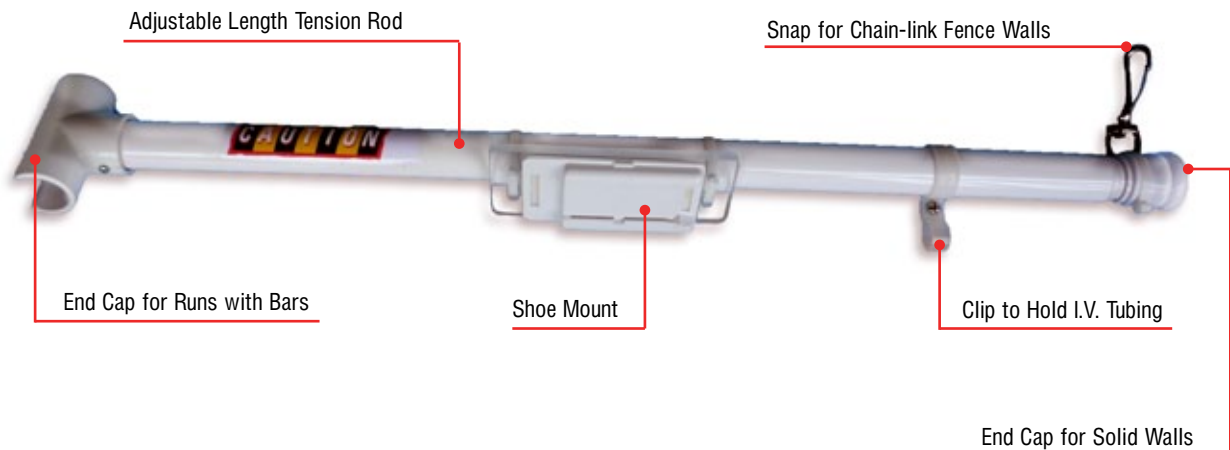

Small Animal Swivel Run Rod

Reorder No. SRR9000

Adjustable length, portable, 1 inch diameter tension rod with attached Shoe Mount and tubing clips for use in runs. Rod with shoe suspends the Flex-coil® Swivel Set above and out of reach of the patient at the center of the run and enables the patient to move freely without kinking, twisting or damaging the coil. The rod can be mounted on steel or masonry walls, chain-link fencing, and horizontal or vertical bar side walls. Swivel Run Rods are made to order to best fit your runs (call us for details).